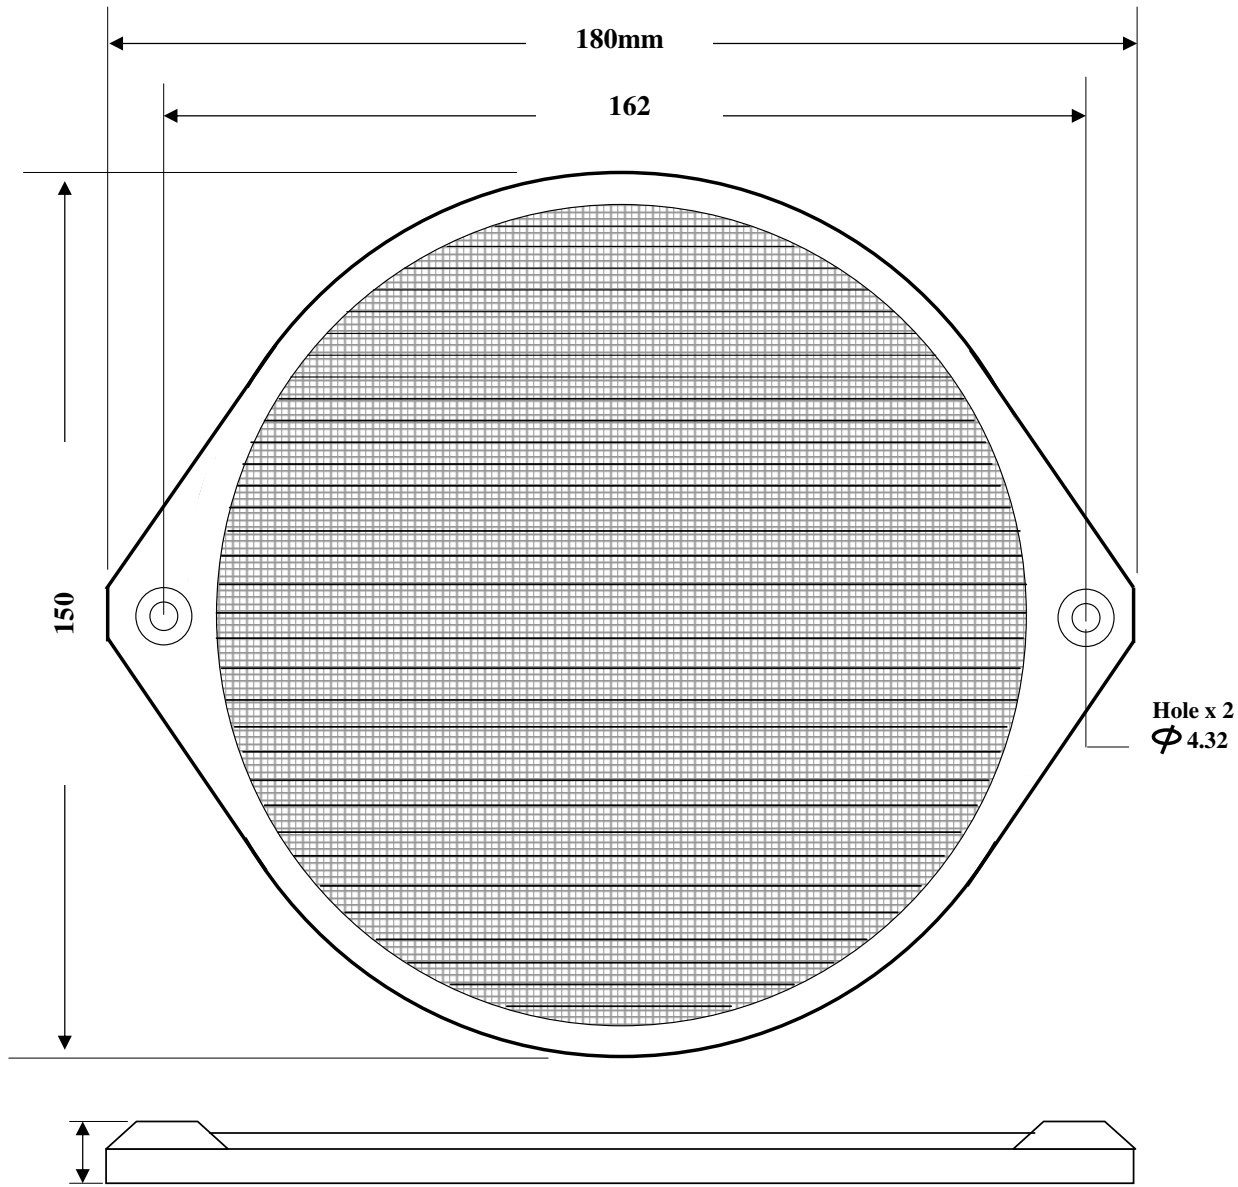

Revision			
Rev.	Description	Date	Approved
A	new tooling	2007/3/22	

Specifications:

Hole to Hole	162	mm
Outer ring dia.	180	
Hole	4.32	
Height	4.5	

Material:

- *Frame: Aluminum
- * Screen: Stainless steel wire
Mesh 30 x 30 Holes
- * Color: Natural

Mates with SINWAN Fans:

AC: S150AP, S162AP, S162EAP, S172SAP, S172EAP,
M172AP, M172EAP, MD175SAP, MD175EAP
DC: SD173AP, SD175SAP, SD175EAP series fan

SINWAN[®] Sinwan Industrial Co., Ltd.	
Part Number:	MF172S-30N
Description:	Metal Fan Screens For fans 172mm (6")