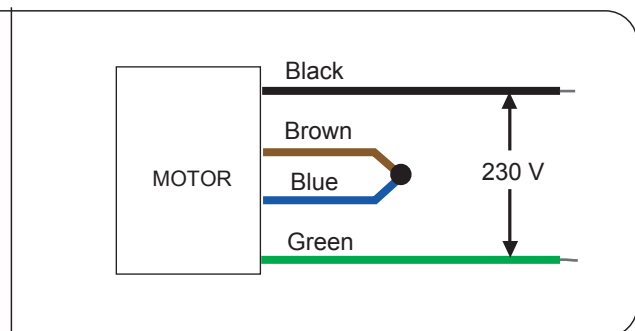

Sinwan External AC Metal Fans Dual Voltage 115VAC/230VAC

Dual Voltage Wiring Diagram **115VAC**

Dual Voltage Wiring Diagram **230VAC**

* 100/200 Dual VAC, 50/60 Hz * 115/230 Dual VAC, 50/60 HZ * Other dual voltage available on request

Sinwan Metal Fan Dual voltage Series:

Model	Size
M838AP11/22-1WB	80x80x38mm, All Metal
M938AP11/22-1WB	92x92x38mm, All Metal
M1232AP11/22-1WB	120x120x32mm, All Metal
M109AP11/22-1WB	120x120x38.5mm, All Metal
M127AP11/22-1WB	127x127x38.5mm, All Metal
M150AP11/22-1WB	172x150x38.5mm, All Metal
M172SAP11/22-1WB	172x150x51mm, All Metal
M172RAP11/22-1WB	Round 172x51mm, All Metal
M172EAP11/22-1WB	150x172x55mm, All Metal
M180FAP11/22-1WB	180x180x65mm, All Metal
M180GAP11/22-1WB	176x176x89mm, All Metal
M200RAN11/22-1WB	Round 200x70mm, All Metal
M254GAP11/22-1WB	Round 254x89mm, All Metal
M280GAN11/22-1WB	280x280x90mm, All Metal
MB960AP11/22-1WB	330x330x89mm, All Metal