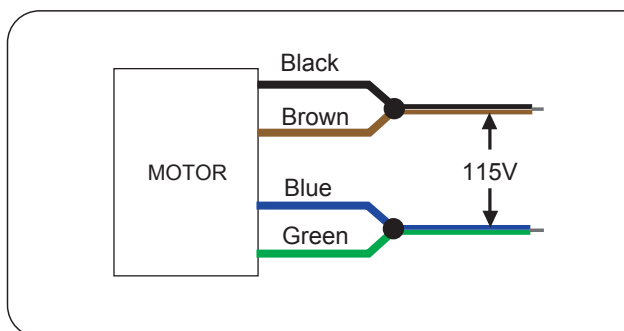

Sinwan External AC Metal Fans Dual Voltage 115VAC/230VAC

Dual Voltage Wiring Diagram **115VAC**

Dual Voltage Wiring Diagram **230VAC**

* 100/200 Dual VAC, 50/60 Hz * 115/230 Dual VAC, 50/60 HZ * Other dual voltage available on request

Sinwan Metal Fan Dual voltage Series:

Model	Size
M838AP11/22-1WB	80x80x38mm, All Metal
M938AP11/22-1WB	92x92x38mm, All Metal
M1232AP11/22-1WB	120x120x32mm, All Metal
M109AP11/22-1WB	120x120x38.5mm, All Metal
M127AP11/22-1WB	127x127x38.5mm, All Metal
M150AP11/22-1WB	172x150x38.5mm, All Metal
M172SAP11/22-1WB	172x150x51mm, All Metal
M172RAP11/22-1WB	Round 172x51mm, All Metal
M172EAP11/22-1WB	150x172x55mm, All Metal
M180FAP11/22-1WB	180x180x65mm, All Metal
M180GAP11/22-1WB	176x176x89mm, All Metal
M200RAN11/22-1WB	Round 200x70mm, All Metal
M254GAP11/22-1WB	Round 254x89mm, All Metal
M280GAN11/22-1WB	280x280x90mm, All Metal
MB960AP11/22-1WB	330x330x89mm, All Metal